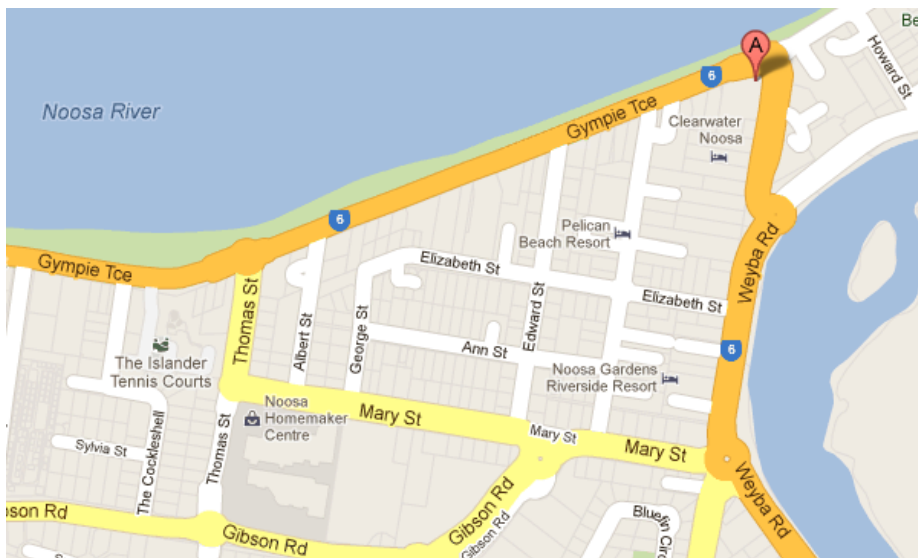

Friday: transport to The J, 60 Weyba Road, Noosa Junction

Friday	1 st Pick Up	Australis Noosa Lakes 3 Hilton Terrace	7.40am
Friday	2 nd Pick Up	Noosa Sun Motel 131 Gympie Terrace: pick up on the opposite side of the road (river side)	7.45am
Friday	3 rd Pick Up	Offshore Noosa Resort 287 Gympie Terrace (corner of Gympie Tce & Weyba Rd): pick up on Weyba Rd	7.55am

Saturday: transport to CQUniversity, 90 Goodchap Street

Saturday	1 st Pick Up	Offshore Noosa Resort 287 Gympie Terrace (corner of Gympie Tce & Weyba Rd): pick up on Weyba Rd	7.50am
Saturday	2 nd Pick Up	Noosa Sun Motel 131 Gympie Terrace: pick up on the opposite side of the road (river side)	8.05am
Saturday	3 rd Pick Up	Australis Noosa Lakes 3 Hilton Terrace	8.15am

Sunday: transport to CQUniversity, 90 Goodchap Street

Sunday	1 st Pick Up	Offshore Noosa Resort 287 Gympie Terrace (corner of Gympie Tce & Weyba Rd): pick up on Weyba Rd	7.50am
Sunday	2 nd Pick Up	Noosa Sun Motel 131 Gympie Terrace: pick up on the opposite side of the road (river side)	8.05am
Sunday	3 rd Pick Up	Australis Noosa Lakes 3 Hilton Terrace	8.15am

CQUniversity 

The J 

Bus pick up 1 (Australis) 

Bus pick up 2 (Noosa Sun Motel) 

Bus pick up 3 (Offshore Noosa Resort) 

Australis Noosa Lakes

Noosa Sun Motel

Offshore Noosa Resort