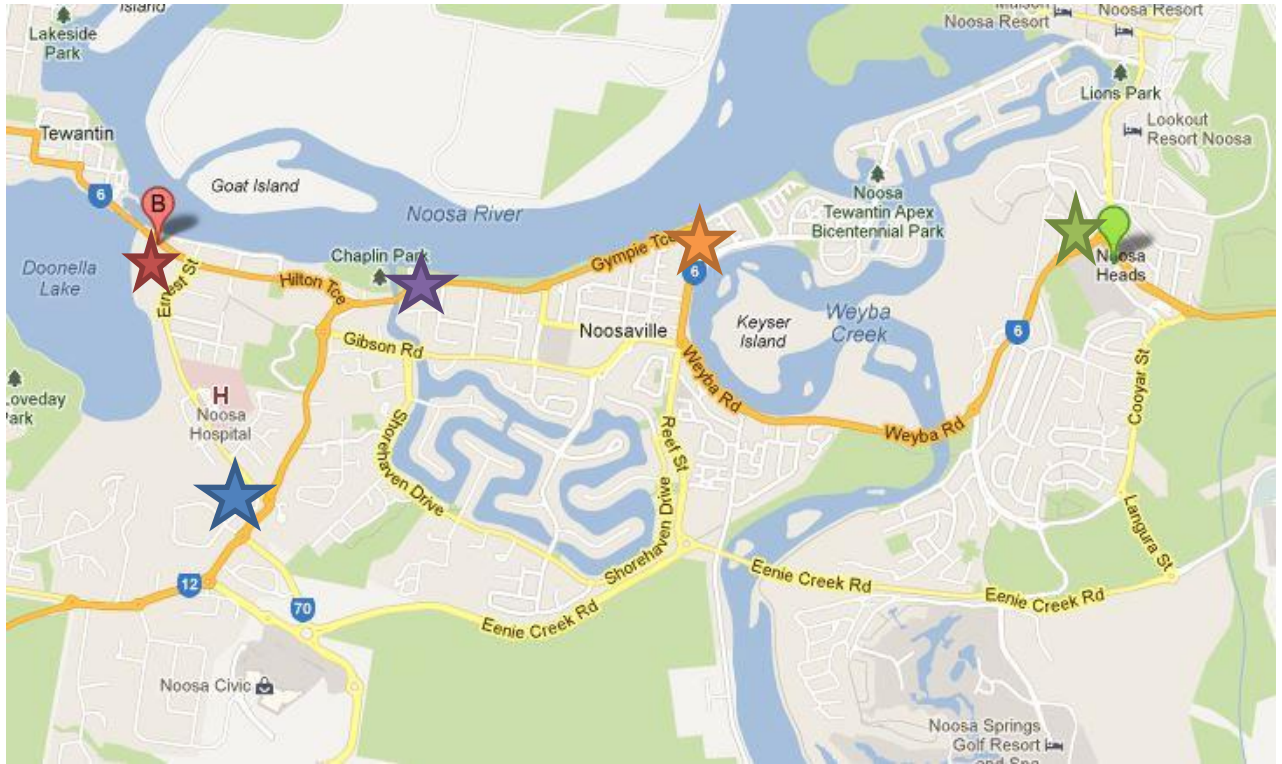

Hinter Coaster: morning bus transfers for Balance-Unbalance

These are approximate times and are also dependent on traffic and road conditions. Kindly be at the collection point 5 minutes prior to pick up time.

Friday: transport to The J, 60 Weyba Road, Noosa Junction

Friday	1 st Pick Up	Australis Noosa Lakes 3 Hilton Terrace	7.40am
Friday	2 nd Pick Up	Noosa Sun Motel 131 Gympie Terrace: pick up on the opposite side of the road (river side)	7.45am
Friday	3 rd Pick Up	Offshore Noosa Resort 287 Gympie Terrace (corner of Gympie Tce & Weyba Rd): pick up on Weyba Rd	7.55am

Saturday: transport to CQUniversity, 90 Goodchap Street

Saturday	1 st Pick Up	Offshore Noosa Resort 287 Gympie Terrace (corner of Gympie Tce & Weyba Rd): pick up on Weyba Rd	7.50am
Saturday	2 nd Pick Up	Noosa Sun Motel 131 Gympie Terrace: pick up on the opposite side of the road (river side)	8.05am
Saturday	3 rd Pick Up	Australis Noosa Lakes 3 Hilton Terrace	8.15am

Sunday: transport to CQUniversity, 90 Goodchap Street

Sunday	1 st Pick Up	Offshore Noosa Resort 287 Gympie Terrace (corner of Gympie Tce & Weyba Rd): pick up on Weyba Rd	7.50am
Sunday	2 nd Pick Up	Noosa Sun Motel 131 Gympie Terrace: pick up on the opposite side of the road (river side)	8.05am
Sunday	3 rd Pick Up	Australis Noosa Lakes 3 Hilton Terrace	8.15am