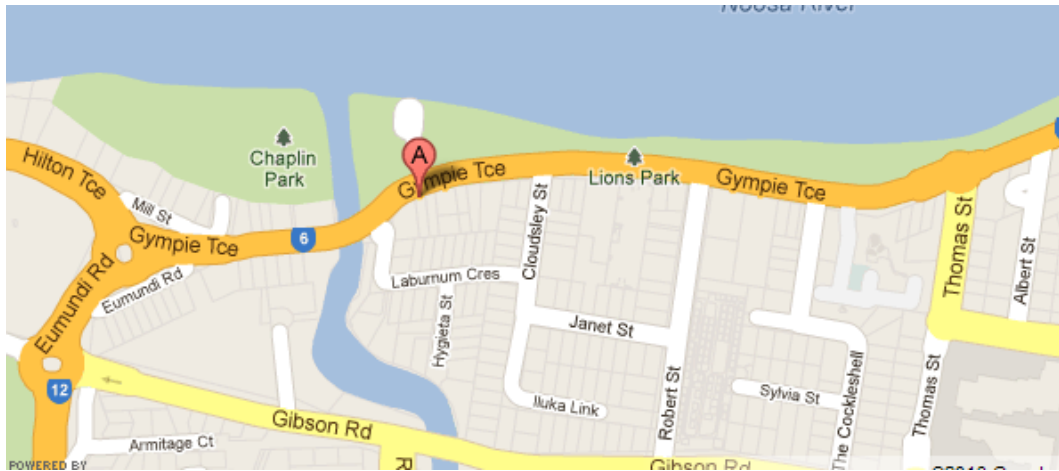

Friday: transport to The J, 60 Weyba Road, Noosa Junction

Friday	1 st Pick Up	Australis Noosa Lakes 3 Hilton Terrace	7.40am
Friday	2 nd Pick Up	Noosa Sun Motel 131 Gympie Terrace: pick up on the opposite side of the road (river side)	7.45am
Friday	3 rd Pick Up	Offshore Noosa Resort 287 Gympie Terrace (corner of Gympie Tce & Weyba Rd): pick up on Weyba Rd	7.55am

Saturday: transport to CQUniversity, 90 Goodchap Street

Saturday	1 st Pick Up	Offshore Noosa Resort 287 Gympie Terrace (corner of Gympie Tce & Weyba Rd): pick up on Weyba Rd	7.50am
Saturday	2 nd Pick Up	Noosa Sun Motel 131 Gympie Terrace: pick up on the opposite side of the road (river side)	8.05am
Saturday	3 rd Pick Up	Australis Noosa Lakes 3 Hilton Terrace	8.15am

Sunday: transport to CQUniversity, 90 Goodchap Street

Sunday	1 st Pick Up	Offshore Noosa Resort 287 Gympie Terrace (corner of Gympie Tce & Weyba Rd): pick up on Weyba Rd	7.50am
Sunday	2 nd Pick Up	Noosa Sun Motel 131 Gympie Terrace: pick up on the opposite side of the road (river side)	8.05am
Sunday	3 rd Pick Up	Australis Noosa Lakes 3 Hilton Terrace	8.15am

CQUniversity 

The J 

Bus pick up 1 (Australis) 

Bus pick up 2 (Noosa Sun Motel) 

Bus pick up 3 (Offshore Noosa Resort) 

Australis Noosa Lakes

Noosa Sun Motel

Offshore Noosa Resort